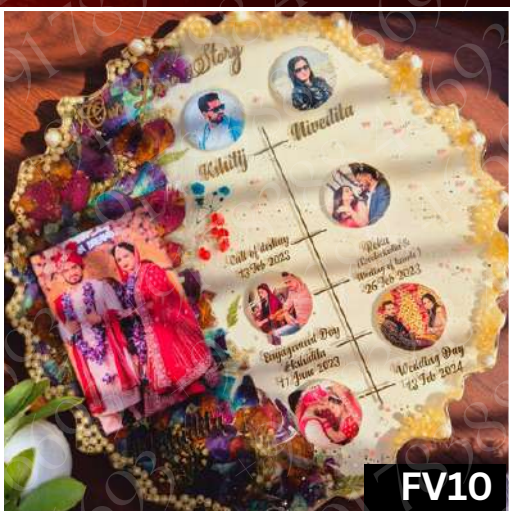

FV9

FV15

FV10