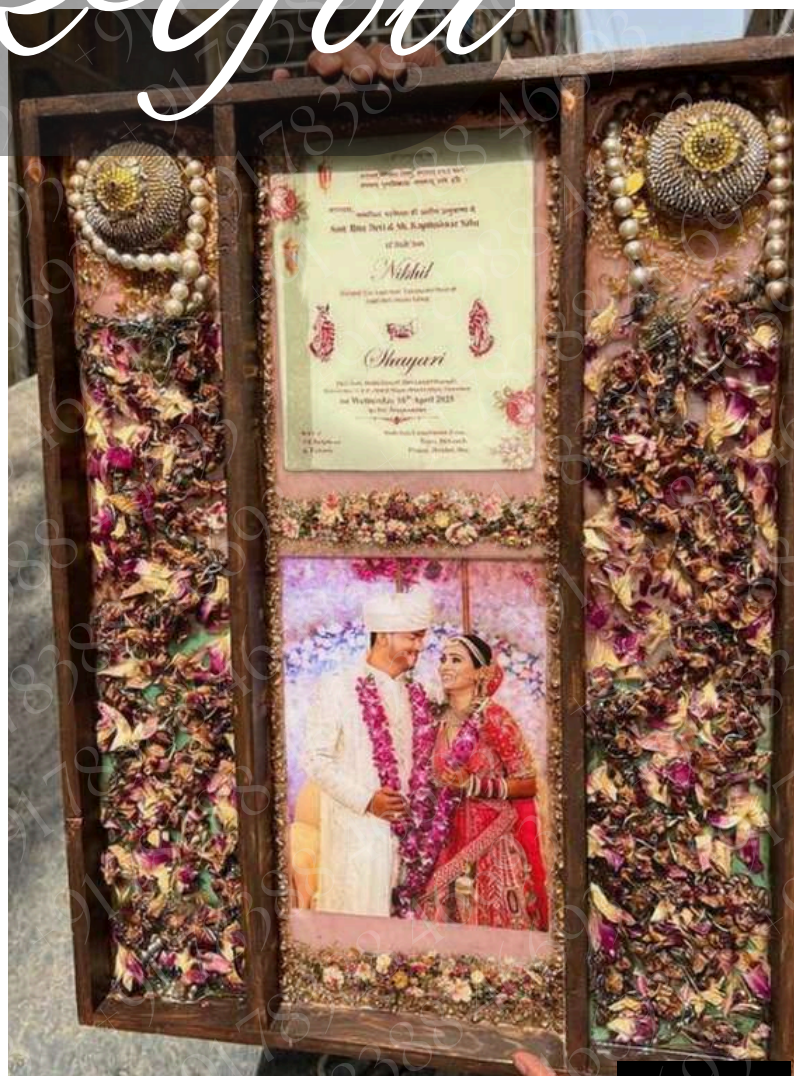

FV88

FV88

Thank You

FV89

FV90