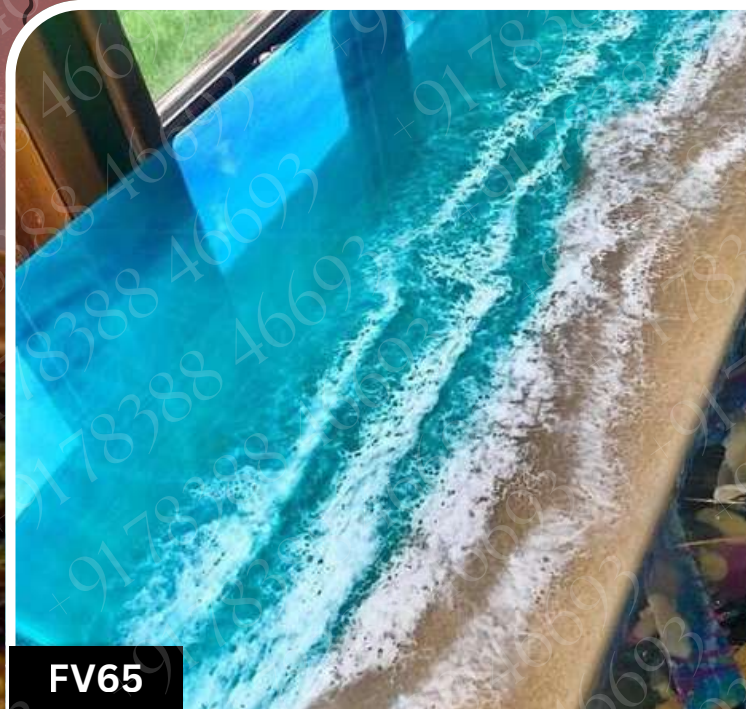

Table Top

Experience the perfect blend of luxury, strength, and modern craftsmanship with our premium Epoxy Resin Table Tops. Designed for sophisticated interiors, our tables are not just furniture — they are statement pieces that elevate your space.