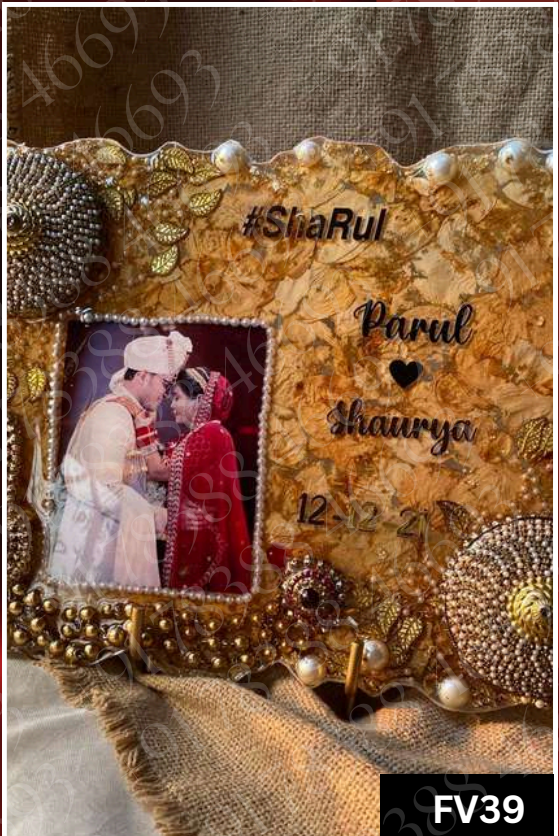

FV33

AGATE Rectangles

- 9 x 12 – ₹2950
- 14 x 18 – ₹4950
- 10 x 12 – ₹3194
- 16 x 20 – ₹4996
- 12 x 14 – ₹3856
- 18 x 24 – ₹6950
- 12 x 16 – ₹3994
- 20 x 24 – ₹7794
- 12 x 18 – ₹4479
- 24 x 36 – ₹11650

AGATE Square