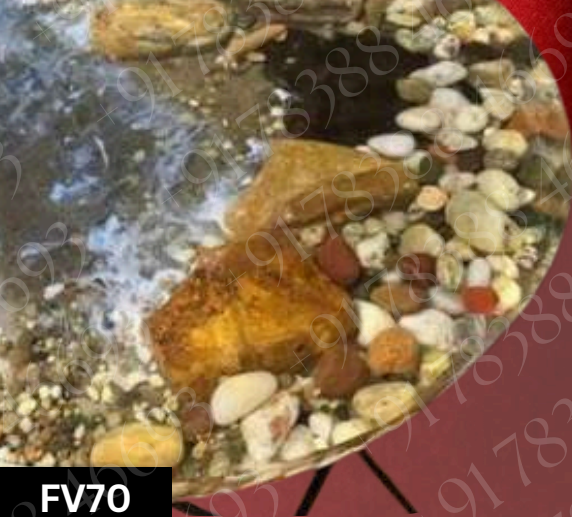

Luxury Finish

- * Mirror Gloss Surface
- * Scratch Resistant
- * Waterproof & Spill-Proof
- * Heat Resistant

FV69

FV68

FV70

FV71

Custom Options

- * 4, 6, 8 Seater Sizes
- * Custom Dimensions
- * River / Marble Designs
- * Rectangular • Round • Oval