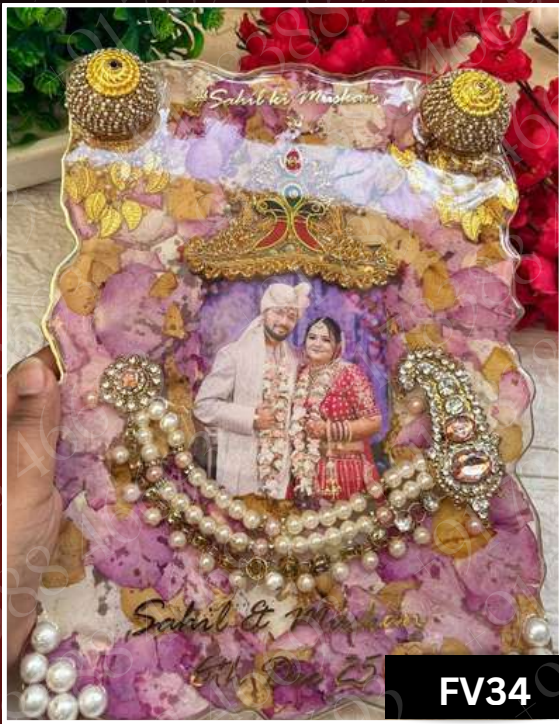

FV33

AGATE Rectangles

- 9 x 12 – ₹2950
- 14 x 18 – ₹4950
- 10 x 12 – ₹3194
- 16 x 20 – ₹4996
- 12 x 14 – ₹3856
- 18 x 24 – ₹6950
- 12 x 16 – ₹3994
- 20 x 24 – ₹7794
- 12 x 18 – ₹4479
- 24 x 36 – ₹11650

AGATE Square