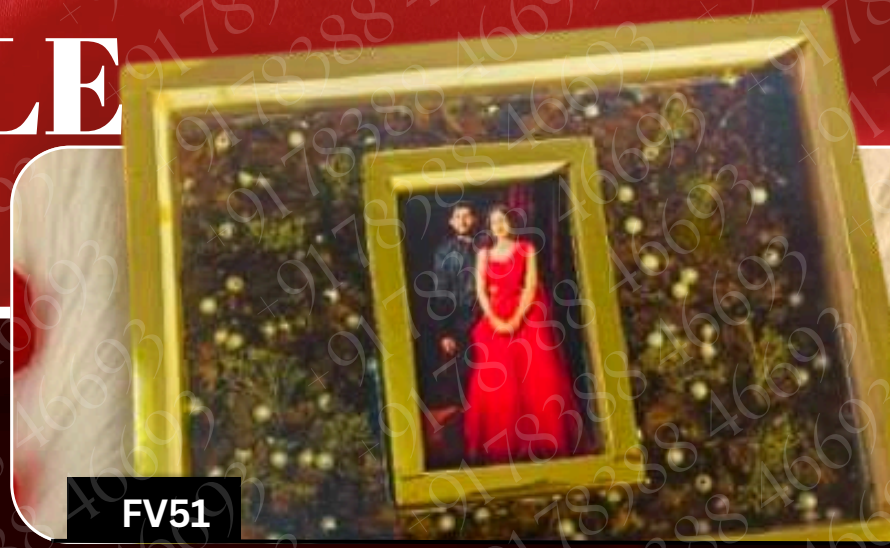

FV48

FV50

FV49

RECTANGLE SHAPES

- 9 x 12 – ₹2950
- 10 x 12 – ₹3294
- 12 x 14 – ₹3706
- 12 x 16 – ₹3994
- 12 x 18 – ₹4440
- 14 x 18 – ₹4750
- 16 x 20 – ₹4996
- 18 x 24 – ₹6850
- 20 x 24 – ₹7794
- 24 x 36 – ₹11600