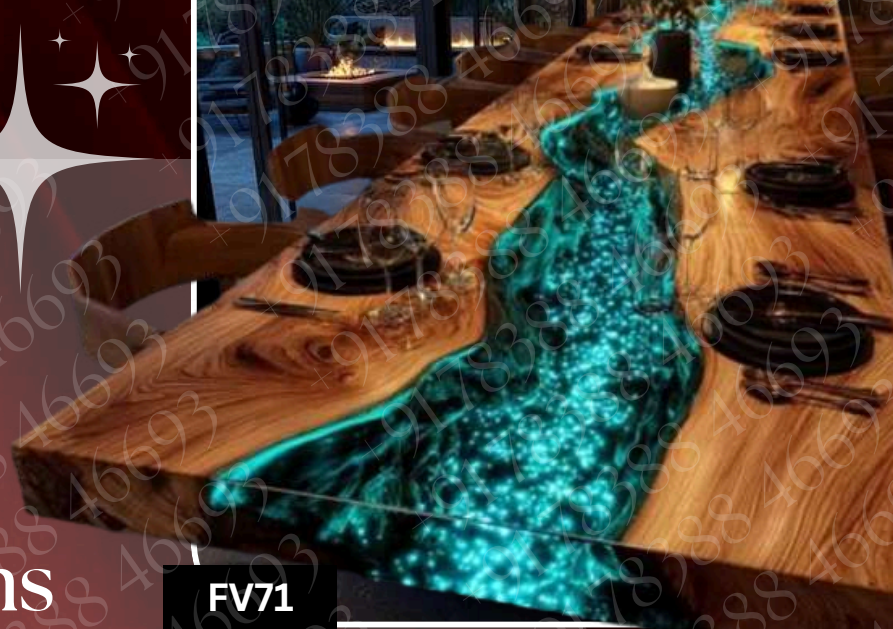

Luxury Finish

- * Mirror Gloss Surface
- * Scratch Resistant
- * Waterproof & Spill-Proof
- * Heat Resistant

FV69

FV68

FV70

FV71

Custom Options

- * 4, 6, 8 Seater Sizes
- * Custom Dimensions
- * River / Marble Designs
- * Rectangular • Round • Oval