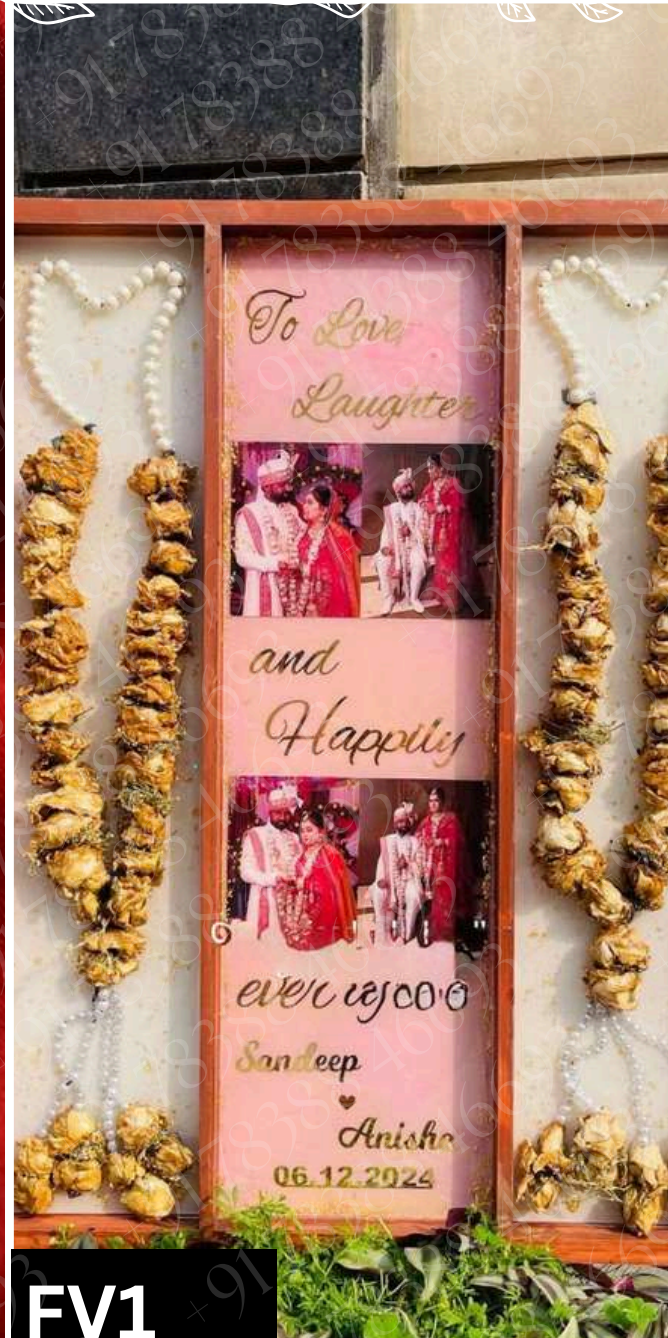

WHO WE ARE :

ART RESIN KLAA is a premium epoxy preservation brand based in Faridabad, Haryana, serving clients across India.