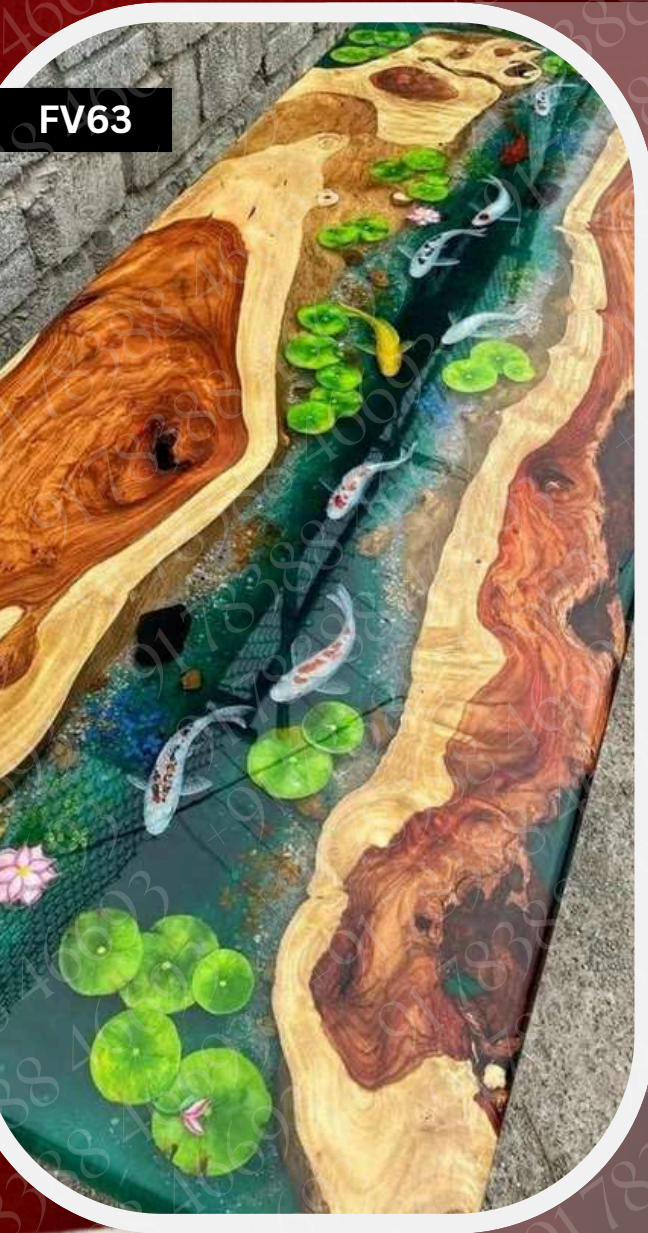

PERFECT FOR COMBINING:

- * Full varmala
- * Couple photo
- * Wedding card
- * Kalgi / Chooda

FV60

FV61

FV62

Table Top

Experience the perfect blend of luxury, strength, and modern craftsmanship with our premium Epoxy Resin Table Tops. Designed for sophisticated interiors, our tables are not just furniture — they are statement pieces that elevate your space.