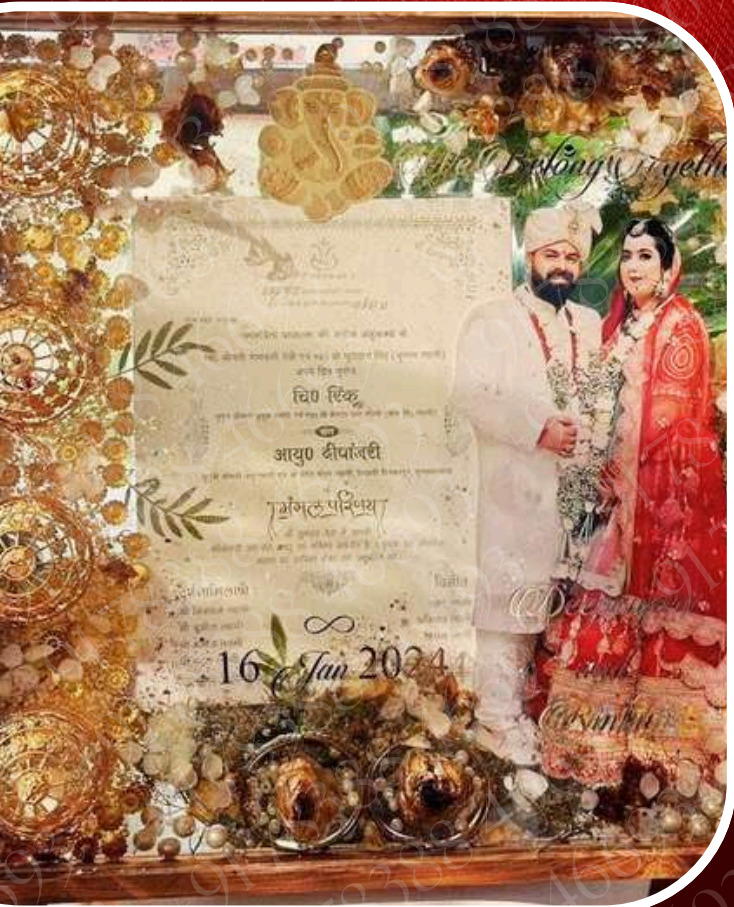

Each design is fully customized according to your preferences.

FV6

FV11

FV7

FV8

FV9

OUR COLLECTION TYPES

- ✦ Clock Frame
- ✦ Circle Frame
- ✦ Agate Frame
- ✦ Heart Frame
- ✦ Hexagon Frame
- ✦ Rectangle Frame
- ✦ Square Frame
- ✦ Full vermarala preservation